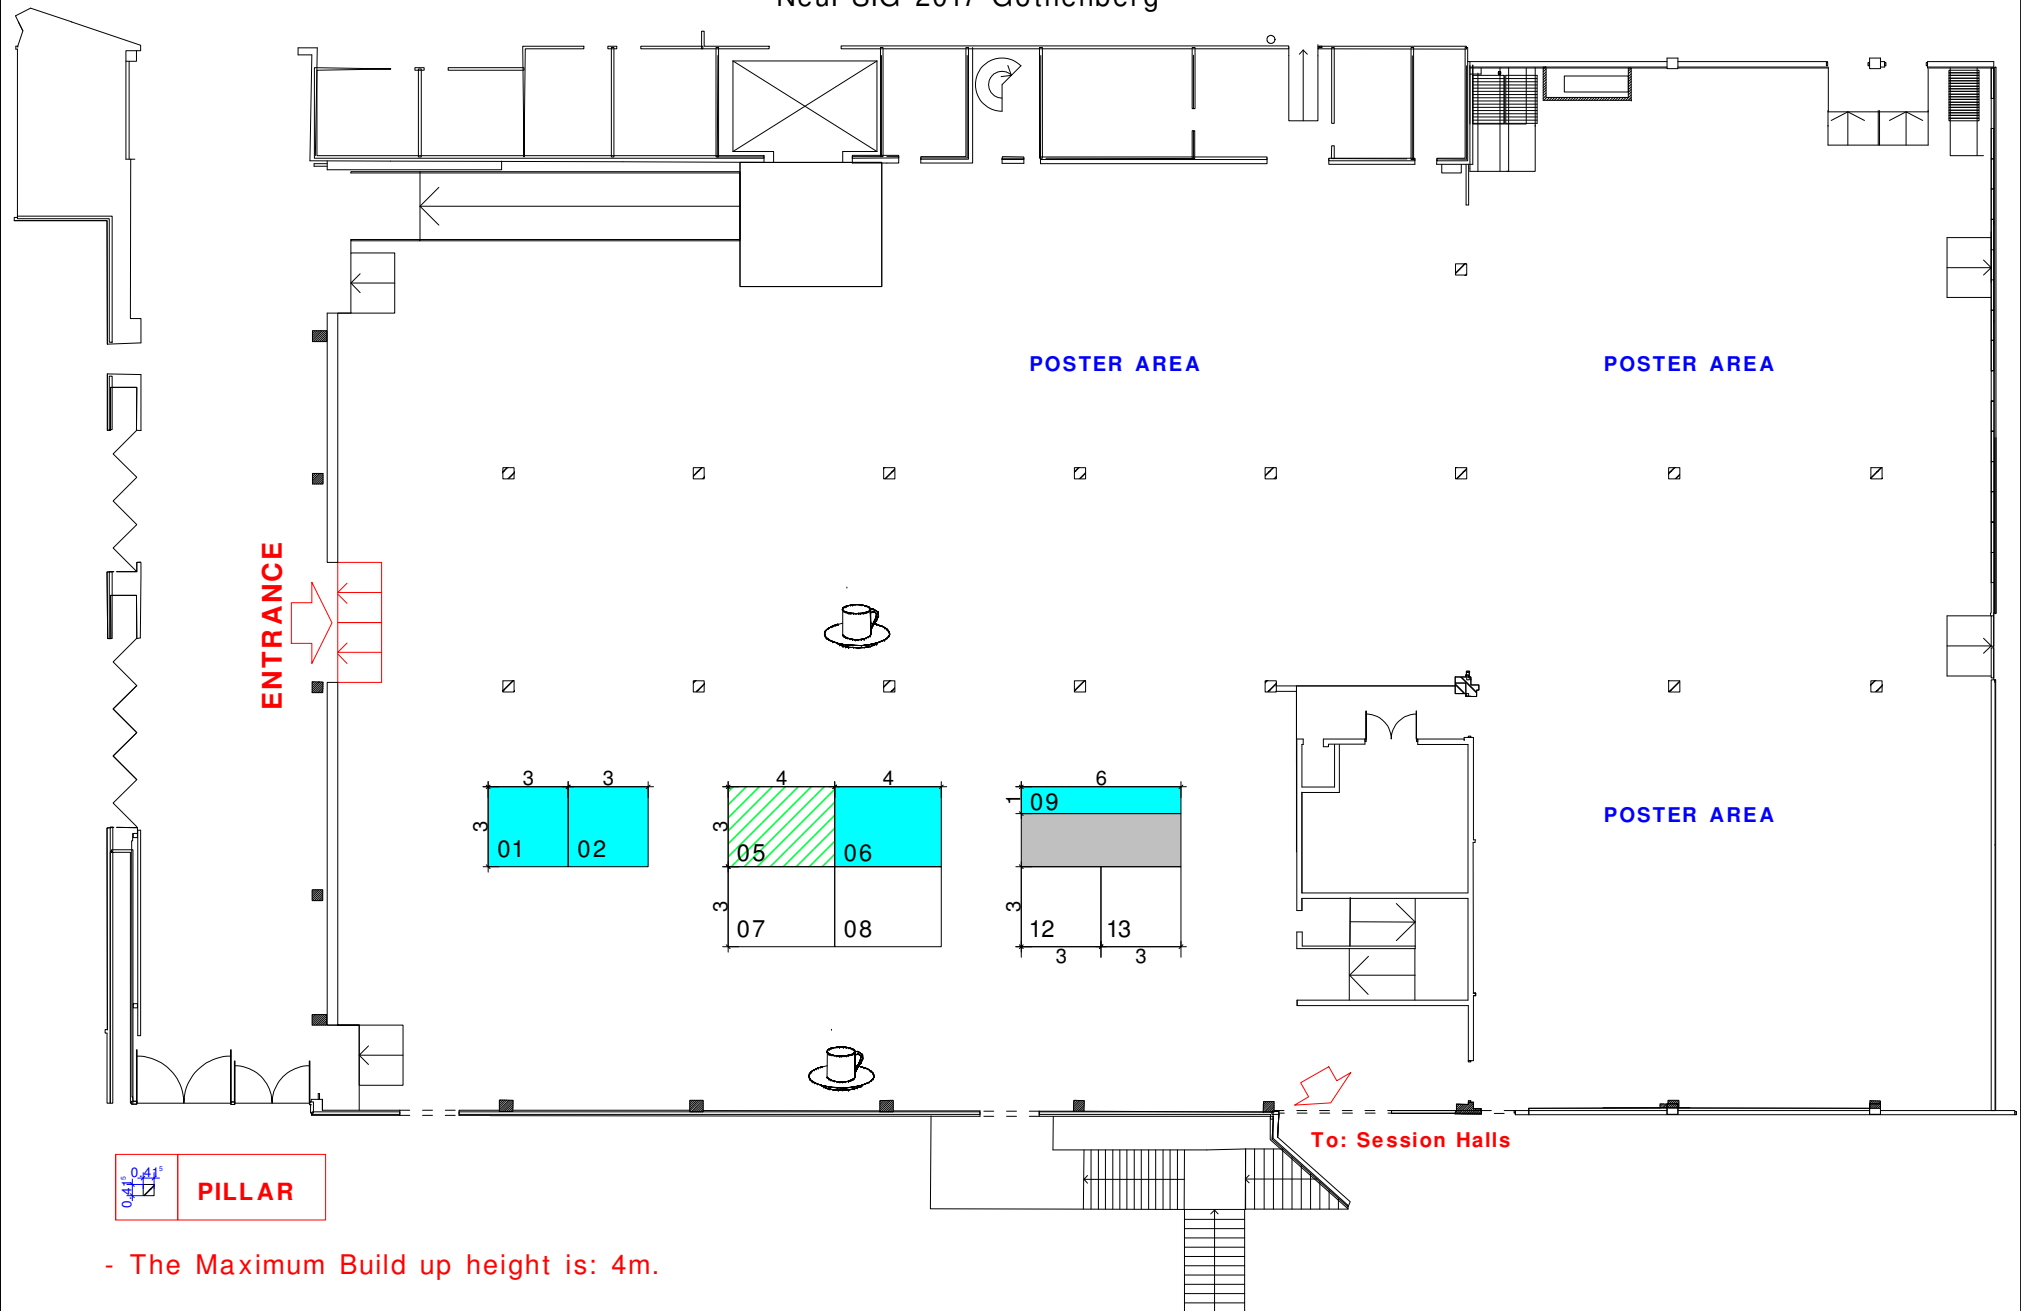

# NeuPSIG 2017-Gothenberg

- The Maximum Build up height is: 4m.
- Rigging is permitted.

The shaded booths have been sold
  Reserved

SUBJECT TO CHANGE